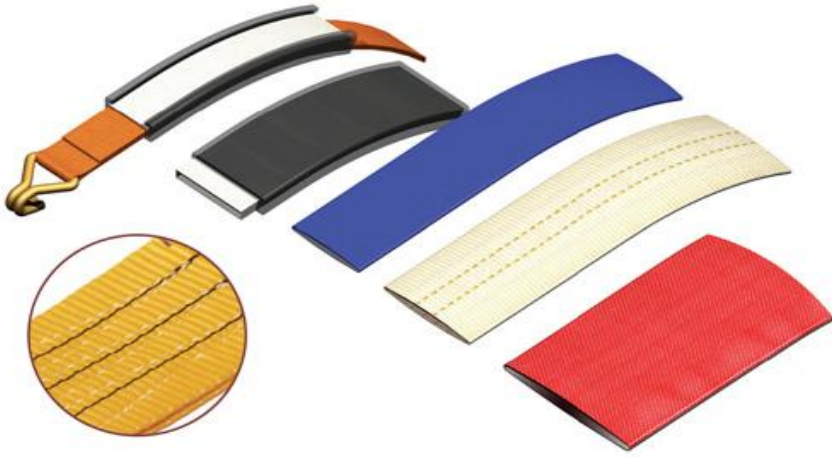

Er kan ook geleverd worden per extra meter/cm

Ook maatwerk

Polyester Eindloze Hijsbanden, simplex, MCEE

| Type | WLL | Breedte | Verkrijgbaar standaard in volgende lengtes in meters | | | | | | | | | | |
|---------|----------|---------|--|-----|-----|-----|-----|-----|-----|-----|-----|-----|-----|
| MCEE30 | W.L.L.1t | 30mm | 0,5 | 1,0 | 1,5 | 2,0 | 2,5 | 3,0 | 3,5 | 4,0 | 4,5 | 5,0 | 6,0 |
| MCEE60 | W.L.L.2t | 60mm | 0,5 | 1,0 | 1,5 | 2,0 | 2,5 | 3,0 | 3,5 | 4,0 | 4,5 | 5,0 | 6,0 |
| MCEE90 | W.L.L.3t | 90mm | 0,5 | 1,0 | 1,5 | 2,0 | 2,5 | 3,0 | 3,5 | 4,0 | 4,5 | 5,0 | 6,0 |
| MCEE120 | W.L.L.4t | 120mm | | 1,0 | 1,5 | 2,0 | 2,5 | 3,0 | 3,5 | 4,0 | 4,5 | 5,0 | 6,0 |
| MCEE150 | W.L.L.5t | 150mm | | 1,0 | 1,5 | 2,0 | 2,5 | 3,0 | 3,5 | 4,0 | 4,5 | 5,0 | 6,0 |

Er kan ook geleverd worden per extra meter/cm

Ook maatwerk

Polyester Eindloze Hijsbanden, duplex, MCED

| Type | WLL | Breedte | Verkrijgbaar standaard in volgende lengtes in meters | | | | | | | | | | |
|---------|-----------|---------|--|-----|-----|-----|-----|-----|-----|-----|-----|-----|-----|
| MCED60 | W.L.L.2t | 60mm | 0,5 | 1,0 | 1,5 | 2,0 | 2,5 | 3,0 | 3,5 | 4,0 | 4,5 | 5,0 | 6,0 |
| MCED120 | W.L.L.4t | 120mm | 0,5 | 1,0 | 1,5 | 2,0 | 2,5 | 3,0 | 3,5 | 4,0 | 4,5 | 5,0 | 6,0 |
| MCED180 | W.L.L.6t | 180mm | 0,5 | 1,0 | 1,5 | 2,0 | 2,5 | 3,0 | 3,5 | 4,0 | 4,5 | 5,0 | 6,0 |
| MCED240 | W.L.L.8t | 240mm | | 1,0 | 1,5 | 2,0 | 2,5 | 3,0 | 3,5 | 4,0 | 4,5 | 5,0 | 6,0 |
| MCED300 | W.L.L.10t | 300mm | | 1,0 | 1,5 | 2,0 | 2,5 | 3,0 | 3,5 | 4,0 | 4,5 | 5,0 | 6,0 |

Er kan ook geleverd worden per extra meter/cm

Ook maatwerk

Hijsbandbescherming

Gespen - ratels - haken

| Two Part lashing | Type | Lashing Capacity (daN) | Standard tension force |
|---|------------|------------------------|------------------------|
|  | 50A/2 | 2500 | STF-250 daN |
| | 50B/2 | 2000 | STF-320 daN |
| Long handle Ergo | | | |
|  | 50B/2-Ergo | 2000 | STF-500 daN |
| | | | |